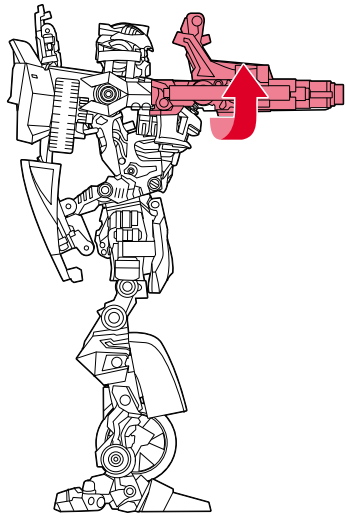

HUMAN ALLY RIDES ON ARM!