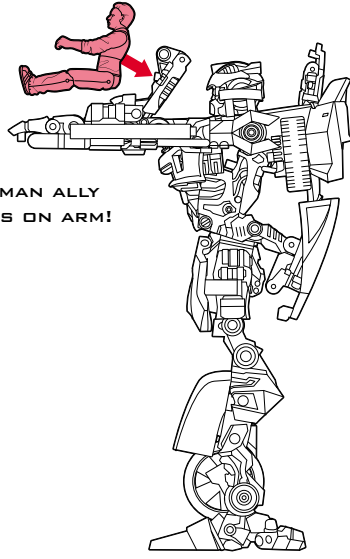

HUMAN ALLY RIDES ON ARM!